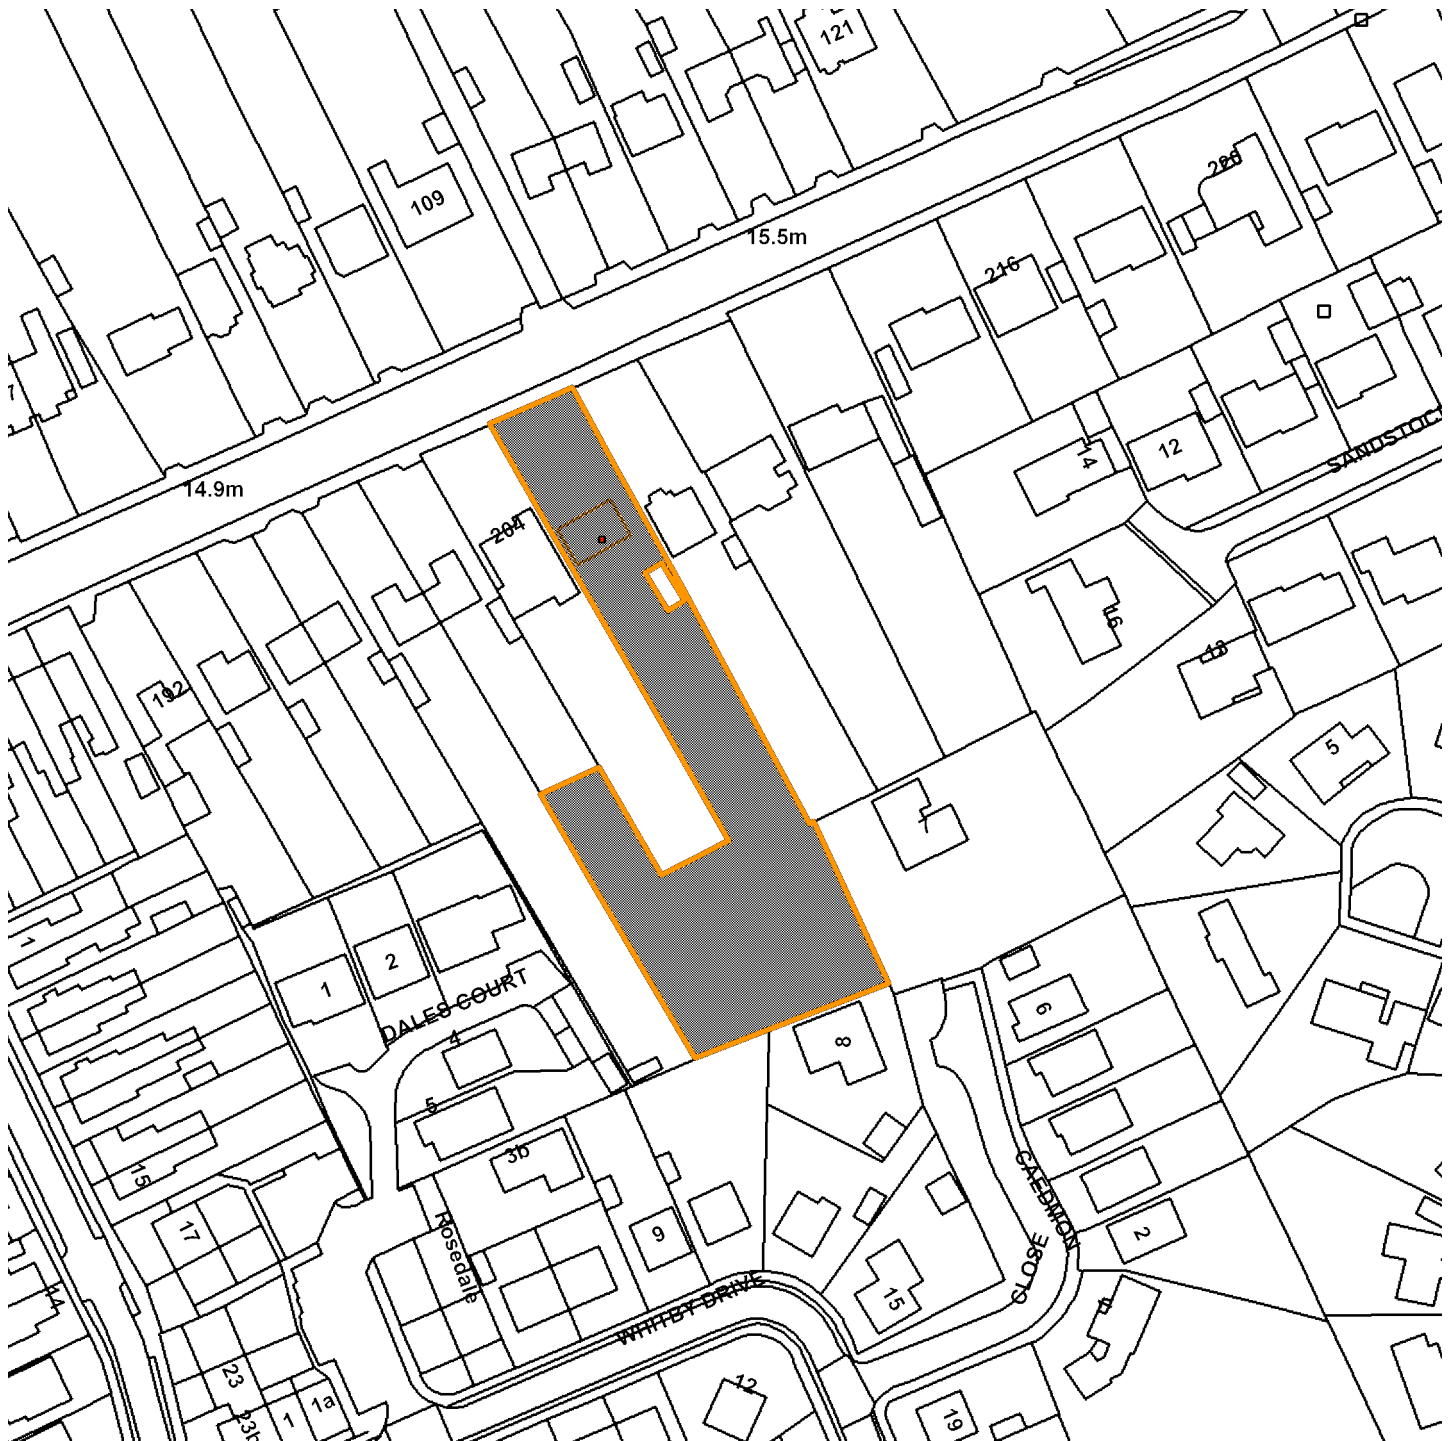

15/02624/FUL

206 Stockton Lane

Scale : 1:1239

Reproduced from the Ordnance Survey map with the permission of the Controller of Her Majesty's Stationery Office © Crown Copyright 2000.

Unauthorised reproduction infringes Crown Copyright and may lead to prosecution or civil proceedings.

<b>Organisation</b>	Not Set
<b>Department</b>	Not Set
<b>Comments</b>	Location Plan
<b>Date</b>	29 February 2016
<b>SLA Number</b>	Not Set